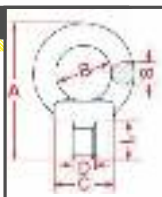

## EYEBOLT

**DB/420**

7/16" eyebolt to attach harness snap-hook fittings.

€ 3,50 (C)

A: 57 mm / B: 15.5 mm / C: 20 mm  
D: 7/16" UNF / L: 22 mm / S: 8 mm

## PLATE FOR EYEBOLTS

**DB/421**

Reinforced threaded plate for eyebolts.

DIMENSIONS: 50x25x6 mm

€ 2,50 (C)